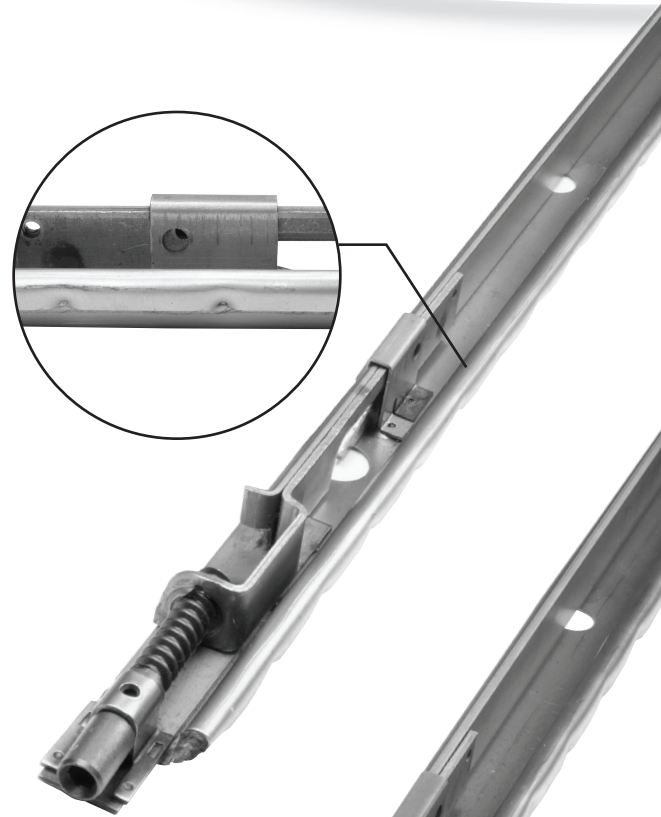

Locks

Round Corner

Square Corner

No. 5201 Square

No. 5230 Square J Lock

No. 5205 Round

No. 5231 Round J Lock

End Crank Lock Hardware for Square Corner

Striker

Hardware for Both Round & Square Locks.
4 per Lock

Nut

Back Up Plate

Order Separate

6 x 1/2"
FLHD phil

8 Per Lock

10" x 1/4"
Wafer Head
Self Tapping

2 Per Lock

End Crank Lock Hardware for Round Corner