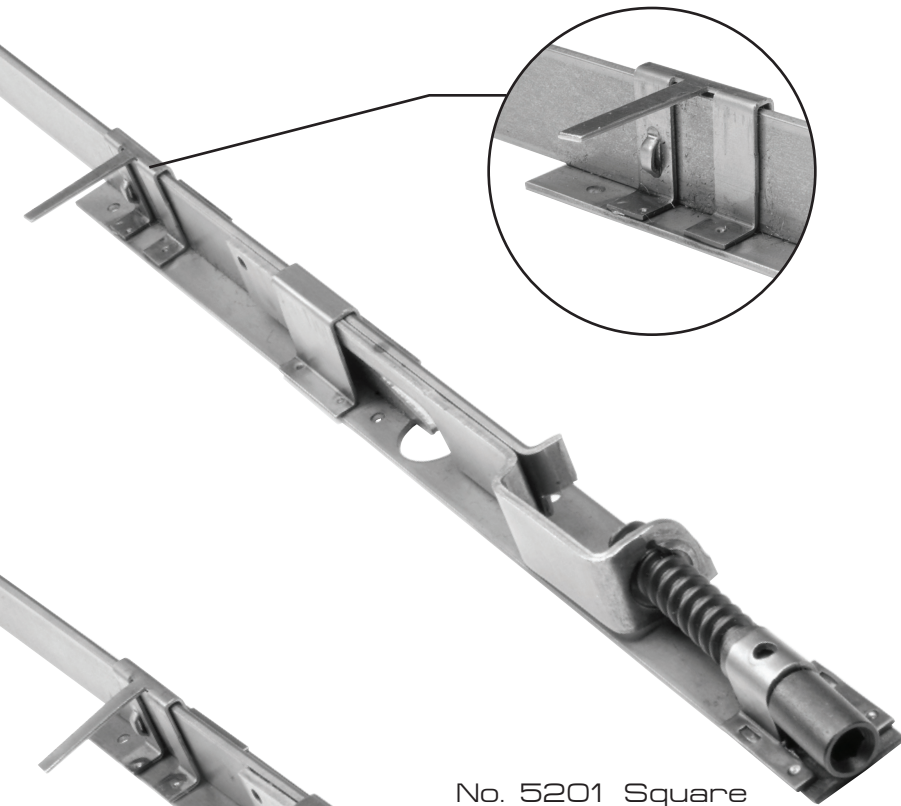

Locks

Round Corner

Square Corner

No. 5201 Square

No. 5230 Square J Lock

No. 5205 Round

No. 5231 Round J Lock

End Crank Lock Hardware for Square Corner

Striker

Hardware for Both Round & Square Locks.
4 per Lock

Nut

Back Up Plate

Order Separate

6 x 1/2"
FLHD phil

8 Per Lock

10" x 1/4"
Wafer Head
Self Tapping

2 Per Lock

End Crank Lock Hardware for Round Corner