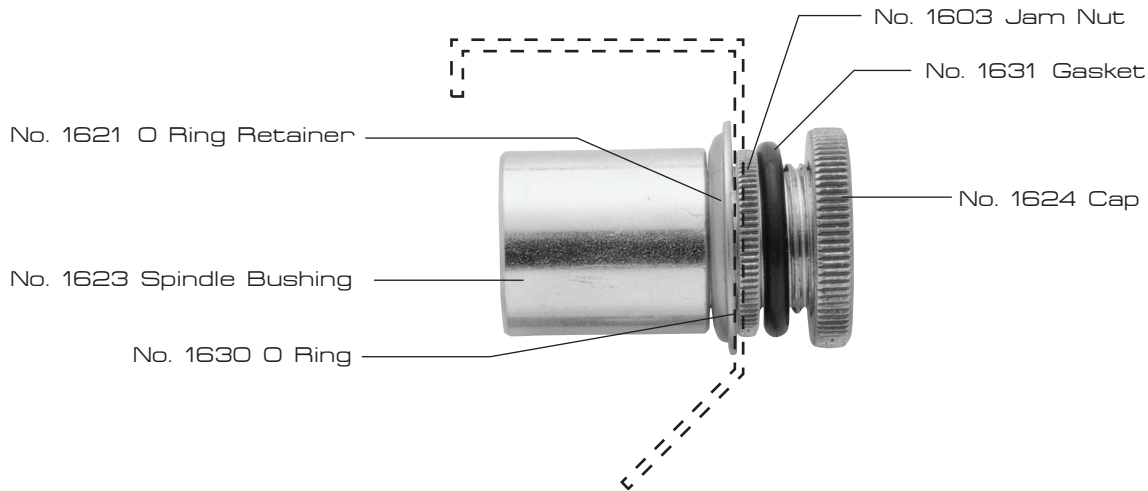

Locks

Round Corner

Square Corner

No. 5201 Square

No. 5230 Square J Lock

No. 5205 Round

No. 5231 Round J Lock

End Crank Lock Hardware for Square Corner

Striker

Hardware for Both Round & Square Locks.
4 per Lock

Nut

Back Up Plate

Order Separate

6 x 1/2"
FLHD phil

8 Per Lock

10" x 1/4"
Wafer Head
Self Tapping

2 Per Lock

End Crank Lock Hardware for Round Corner